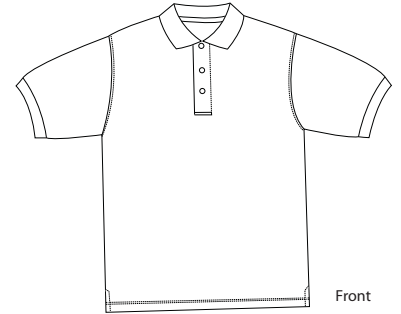

Silk Touch Sport Shirt

PORT AUTHORITY®

K500

- * 5-ounce * 65/35 poly/cotton pique * Flat knit collar and cuffs
- * Double-needle armholes and bottom hem * Side vents
- * Metal buttons with dyed-to-match rims

Chest width measured 1" below arm hole. Body length measured from center back neck seam to hem.
Sleeve length measured from shoulder seam to hem. Collar measured by circumference.

Colors

Banana	Light Pink
Bark	Light Stone
Black	Mdtrn Blue
Burgundy	Mint Green
Coffee Bean	Navy
Cool Grey	Red
Court Green	Royal
Dark Green	Steel Grey
Eggplant	Stone
Harvest Gold	Texas Orng
Hibiscus	Tropical Pink
Light Blue	White
Maui Blue	Clover Green
Kelly Green	Lime
Maroon	Orange
Purple	Ultramarine