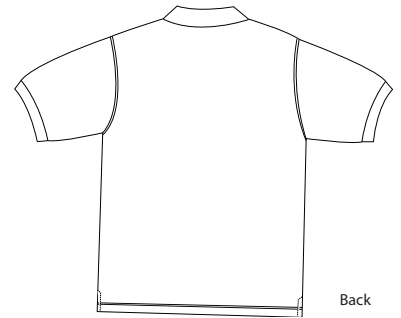

Silk Touch Sport Shirt

PORT AUTHORITY®

K500

- * 5-ounce * 65/35 poly/cotton pique * Flat knit collar and cuffs
- * Double-needle armholes and bottom hem * Side vents
- * Metal buttons with dyed-to-match rims

Care Instructions:
Machine wash cold with like colors.
Do not bleach.
Tumble dry low.
Warm iron if necessary.

Finished Measurements in Inches

Size	XS	S	M	L	XL	2XL	3XL	4XL	5XL	6XL
Chest	19.5	21	22	24	26	27.5	29	30.5	31.5	33
Body	25.5	26.5	30	31	32	33	33.5	34	34.5	35
Sleeve	9	9.5	11	11.5	12	12.5	13	13.5	14	14.5
Collar	15.5	16	16.5	17	17.5	18	18.5	19	19.5	20

Chest width measured 1" below arm hole. Body length measured from center back neck seam to hem.
Sleeve length measured from shoulder seam to hem. Collar measured by circumference.

Colors

Banana	Light Pink
Bark	Light Stone
Black	Mdtrn Blue
Burgundy	Mint Green
Coffee Bean	Navy
Cool Grey	Red
Court Green	Royal
Dark Green	Steel Grey
Eggplant	Stone
Harvest Gold	Texas Orng
Hibiscus	Tropical Pink
Light Blue	White
Maui Blue	Clover Green
Kelly Green	Lime
Maroon	Orange
Purple	Ultramarine