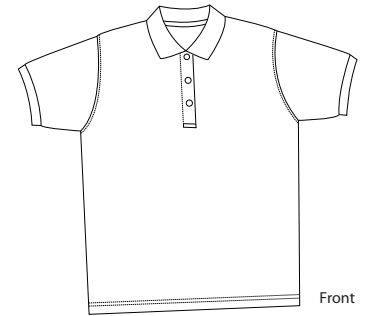

# Ladies Silk Touch Sport Shirt

PORT | AUTHORITY®

Front

Back

## L500

- \* 5-ounce \* 65/35 poly/cotton pique \* Flat knit collar and cuffs
- \* Double-needle armholes and bottom hem \* Side vents
- \* Metal buttons with dyed-to-match rims \* Tailored for a woman