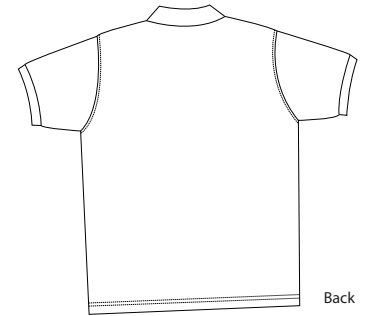

# Ladies Silk Touch Sport Shirt

PORT | AUTHORITY®

Front

Back

## L500

- \* 5-ounce \* 65/35 poly/cotton pique \* Flat knit collar and cuffs
- \* Double-needle armholes and bottom hem \* Side vents
- \* Metal buttons with dyed-to-match rims \* Tailored for a woman